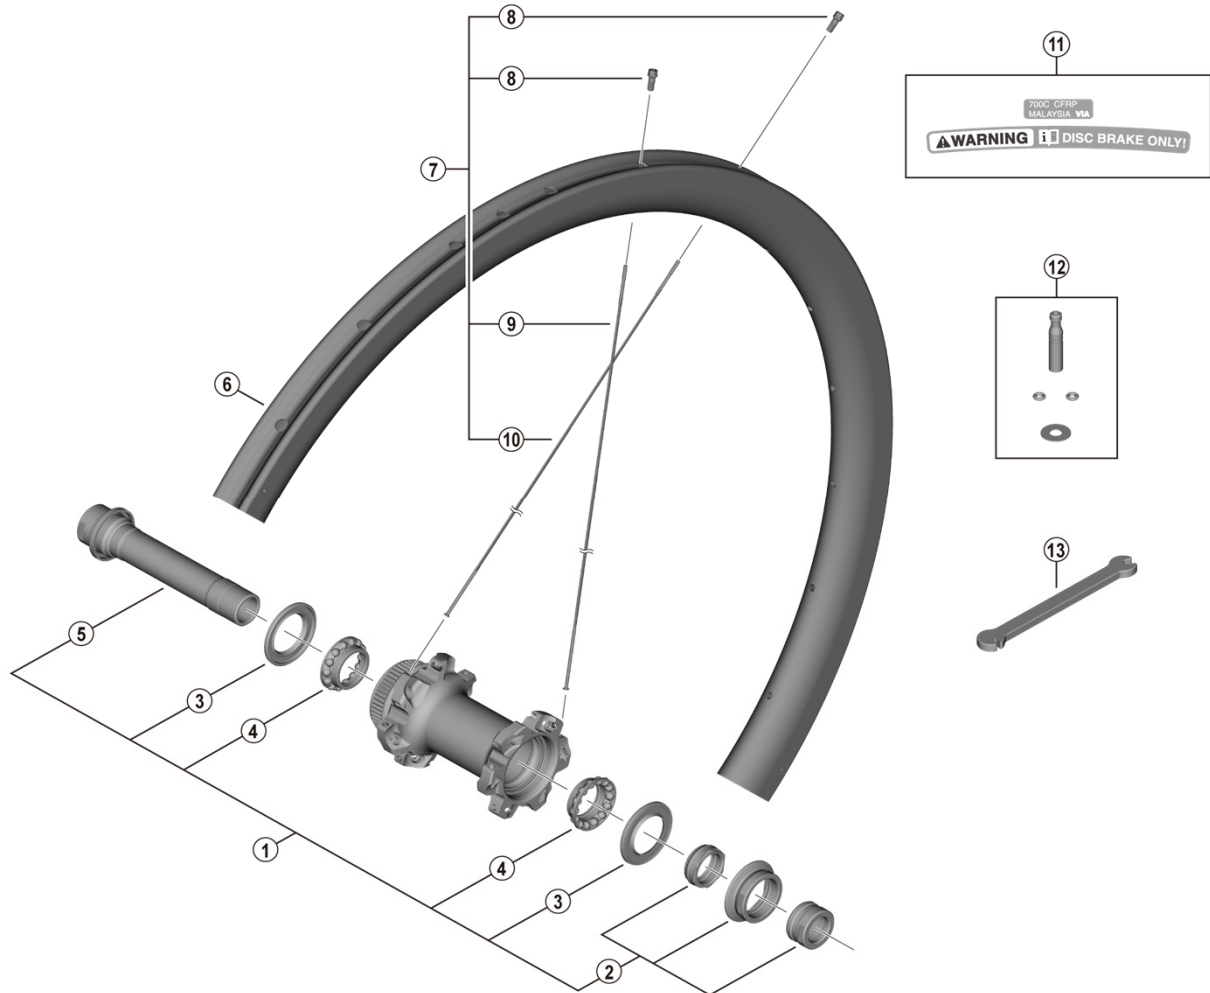

DURA-ACE Front Wheel
WH-R9270-C36-TU-F

• Over Lock Nut Dimension: 100 mm

ITEM NO.	SHIMANO CODE NO.	DESCRIPTION
1	Y0MK98010	Complete hub axle
2	Y0MK98020	Right hand lock nut unit
3	Y0MK09000	Seal ring
4	Y0AY98030	Ball retainer (5/32")
5	Y0MK98030	Hub axle unit
6	-	Rim {24H}
7	-	Spoke unit {spoke (285 mm x 12 pcs. / 282 mm x 12 pcs.) / nipple (24 pcs.)}
8	Y0MKN1000	Small nipple 14G
9	Y0MSS1200	Right hand spoke (285 mm)
10	Y0MSS1100	Left hand spoke (282 mm)
11	Y0MK98040	Rim sticker unit
12	Y07G98010	Valve extension unit
13	Y0MK14000	TL-WHR92 Nipple wrench 3.4

Sep.-2021-4828
 © Shimano Inc. I

Specifications are subject to change without notice.

SHIMANO

DURA-ACE Rear Wheel
WH-R9270-C36-TU-R 12-speed

• Over Lock Nut Dimension: 142 mm

ITEM NO.	SHIMANO CODE NO.	DESCRIPTION
1	Y0ML98010	Complete hub axle
2	Y0ML98020	Right hand cap unit
3	Y3FL98030	Right hand ball retainer (3/16" x 13)
4	Y27X98040	Left hand ball retainer (5/32" x 15)
5	Y0ML98030	Left hand cone with dust cover
6	Y0ML10000	Left hand nut
7	Y3FM28030	Stop ring
8	Y3FM27030	Outer dust cover
9	Y3FM26030	Outer seal ring
10	Y0ML98040	Complete freewheel body
11	Y3FM14000	Spacer
12	Y3FM11000	Slider
13	Y3FM10000	Spring
14	Y0ML07000	Coil spring
15	Y3FM25000	Inner cover
16	Y0ML09000	Left hand seal ring
17	Y0AZ09000	Left hand spoke cover
18	-	Rim {24H}
19	-	Spoke unit {spoke (285 mm x 16 pcs. / 269 mm x 8 pcs.) / nipple (24 pcs.)}
20	Y0MKN1000	Small nipple 14G
21	Y0MSS1200	Right hand spoke (285 mm)
22	Y0MKS1110	Left hand spoke (269 mm)
23	Y0MK98040	Rim sticker unit
24	Y07G98010	Valve extension unit
25	Y0MK14000	TL-WHR92 Nipple wrench 3.4
26	Y1Y100020	TL-FH17 Seal ring presser
27	Y38Z98000	Seal grease for freehub (50 g)