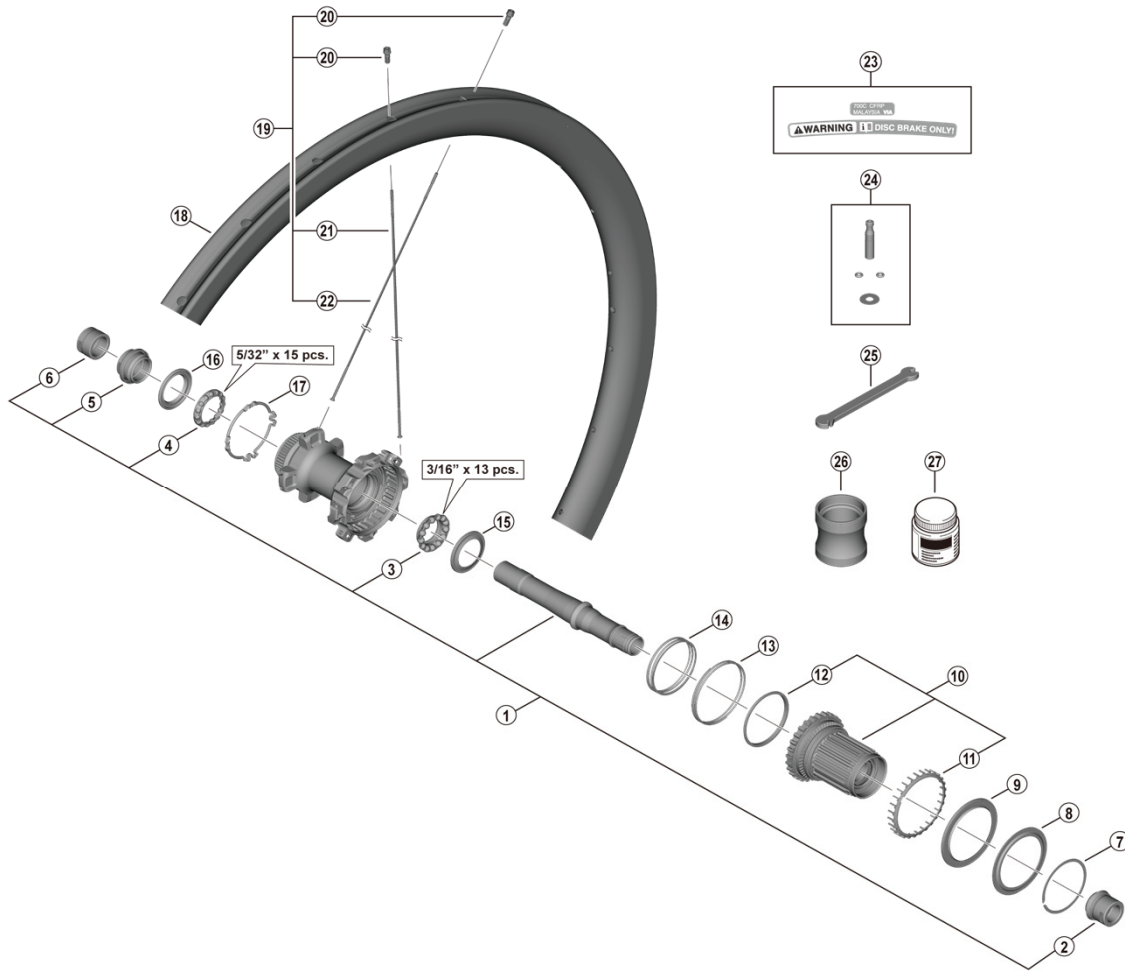

DURA-ACE Front Wheel
WH-R9270-C36-TU-F

• Over Lock Nut Dimension: 100 mm

ITEM NO.	SHIMANO CODE NO.	DESCRIPTION
1	Y0MK98010	Complete hub axle
2	Y0MK98020	Right hand lock nut unit
3	Y0MK09000	Seal ring
4	Y0AY98030	Ball retainer (5/32")
5	Y0MK98030	Hub axle unit
6	-	Rim {24H}
7	-	Spoke unit {spoke (285 mm x 12 pcs. / 282 mm x 12 pcs.) / nipple (24 pcs.)}
8	Y0MKN1000	Small nipple 14G
9	Y0MSS1200	Right hand spoke (285 mm)
10	Y0MSS1100	Left hand spoke (282 mm)
11	Y0MK98040	Rim sticker unit
12	Y07G98010	Valve extension unit
13	Y0MK14000	TL-WHR92 Nipple wrench 3.4

Sep.-2021-4828
 © Shimano Inc. I

Specifications are subject to change without notice.

SHIMANO

DURA-ACE Rear Wheel
WH-R9270-C36-TU-R 12-speed

• Over Lock Nut Dimension: 142 mm

ITEM NO.	SHIMANO CODE NO.	DESCRIPTION
1	Y0ML98010	Complete hub axle
2	Y0ML98020	Right hand cap unit
3	Y3FL98030	Right hand ball retainer (3/16" x 13)
4	Y27X98040	Left hand ball retainer (5/32" x 15)
5	Y0ML98030	Left hand cone with dust cover
6	Y0ML10000	Left hand nut
7	Y3FM28030	Stop ring
8	Y3FM27030	Outer dust cover
9	Y3FM26030	Outer seal ring
10	Y0ML98040	Complete freewheel body
11	Y3FM14000	Spacer
12	Y3FM11000	Slider
13	Y3FM10000	Spring
14	Y0ML07000	Coil spring
15	Y3FM25000	Inner cover
16	Y0ML09000	Left hand seal ring
17	Y0AZ09000	Left hand spoke cover
18	-	Rim {24H}
19	-	Spoke unit {spoke (285 mm x 16 pcs. / 269 mm x 8 pcs.) / nipple (24 pcs.)}
20	Y0MKN1000	Small nipple 14G
21	Y0MSS1200	Right hand spoke (285 mm)
22	Y0MKS1110	Left hand spoke (269 mm)
23	Y0MK98040	Rim sticker unit
24	Y07G98010	Valve extension unit
25	Y0MK14000	TL-WHR92 Nipple wrench 3.4
26	Y1Y100020	TL-FH17 Seal ring presser
27	Y38Z98000	Seal grease for freehub (50 g)